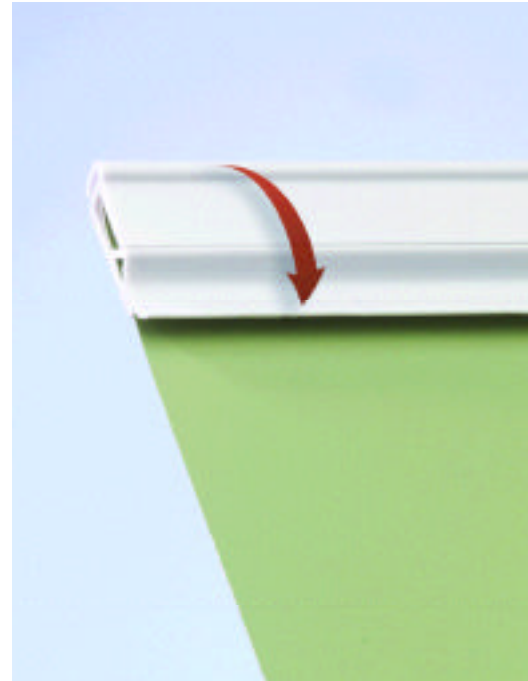

Gotcha®

With Gotcha, hanging graphics couldn't be easier. Just snap open the hinge, insert your graphic and snap closed. No special graphic treatment is required, saving you time and money. Gotcha gives your graphics an attractive finish at an affordable price.

Our most popular plastic sign holder

- Use and reuse again and again
- Change graphics in seconds with patented snap-open, snap-closed hinge
- No scoring, pockets or special graphic treatment required
- Available with a number of hanging options

12G100
black

12G100
white

12G100
clear

Snap the Gotcha open, slide in the graphic and snap it closed.

12G100 Accessories

Suction cups are not recommended for use with heavier Gotcha installations. Call for recommendations.