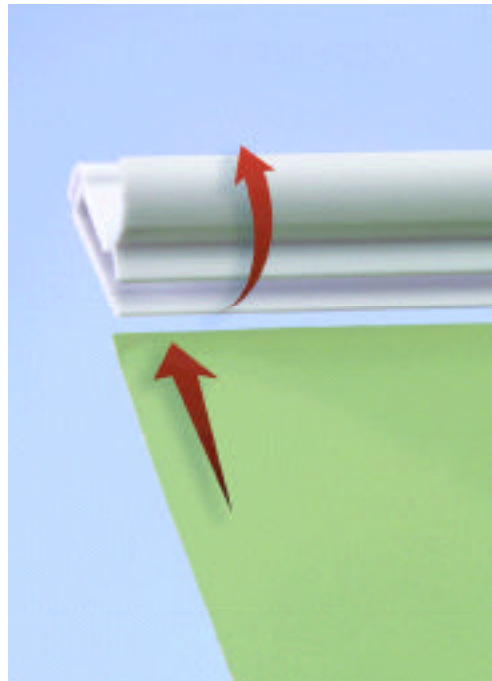

Gotcha®

With Gotcha, hanging graphics couldn't be easier. Just snap open the hinge, insert your graphic and snap closed. No special graphic treatment is required, saving you time and money. Gotcha gives your graphics an attractive finish at an affordable price.

Our most popular plastic sign holder

- Use and reuse again and again
- Change graphics in seconds with patented snap-open, snap-closed hinge
- No scoring, pockets or special graphic treatment required
- Available with a number of hanging options

12G100
black

12G100
white

12G100
clear

Snap the Gotcha open, slide in the graphic and snap it closed.

12G100 Accessories

Suction cups are not recommended for use with heavier Gotcha installations. Call for recommendations.