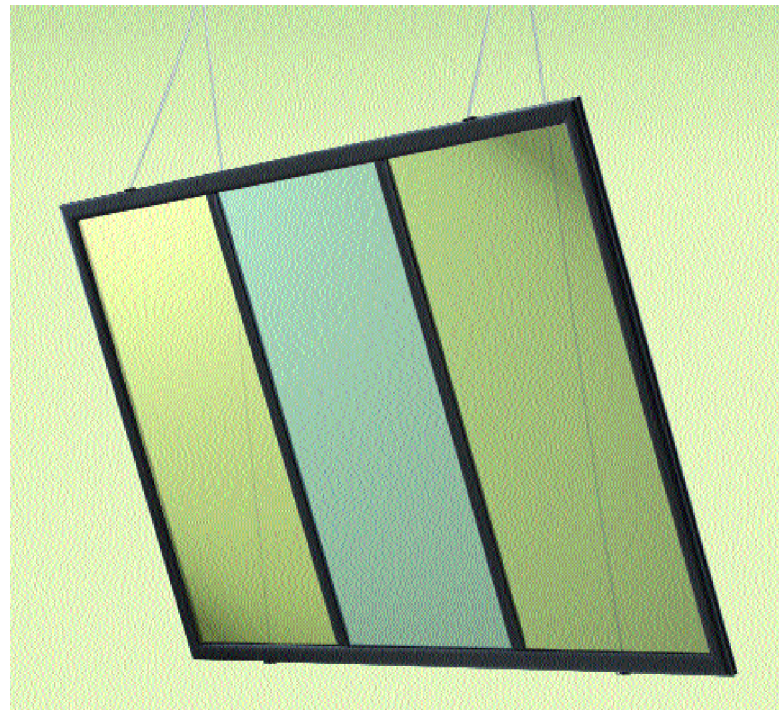

AnoFrame™

AnoFrame is more than just a great-looking aluminum frame. It is specifically designed for maximum versatility and utmost ease-of-use. Able to mount almost anywhere, once assembled graphics slide in and out for quick changing.

Attractive,
versatile and
easy-to-use

- Can be mounted to walls, windows, ceilings and floors
- Top or side load for easy changing
- Cut to your exact dimensions from 5" x 5" to 48" x 96"
- No minimum order required

12AF100R
black anodized
aluminum
round profile

12AF100R
clear anodized
aluminum
round profile

12AF100SQ
black anodized
aluminum
square profile

12AF100SQ
clear anodized
aluminum
square profile

Whether you have one
graphic to display or
many, AnoFrame
provides the ideal solution.

Once assembled graphics
slide in and out with ease.

Used with panel dividers, AnoFrames can be divided into several sections to hold numerous signs at once.

12AF100 Accessories

Suction cups are not recommended for use with heavier AnoFrame installations. Call for recommendations.