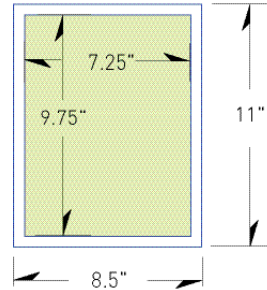

Attractive,
versatile and
easy-to-use

- Can be mounted to walls, windows, ceilings and floors
- Top or side load for easy changing
- Cut to your exact dimensions from 5" x 5" to 48" x 96"
- No minimum order required

8 1/2" x 11"

22" x 28"

24" x 36"

Side-Load

8 1/2" x 11"

22" x 28"

24" x 36"

All AnoFrame orders are custom cut to your exact specifications. For other sizes, call for pricing.

8.5" x 11" graphic

"Live area" is the amount of your graphic actually shown when placed in a frame. When you put a graphic into an AnoFrame, a 5/8" margin is covered by the frame.

Substrate Possibilities

Approximate thickness equivalents

| inches | millimeters | points | everyday object |
|--------|-------------|---------|------------------|
| 1/50" | 1/2 mm. | 20 pt. | 2 business cards |
| 1/32" | 1 mm. | 30 pt. | credit card |
| 1/16" | 1 1/2 mm. | 60 pt. | penny |
| 3/32" | 2 mm. | 80 pt. | nickel |
| 1/8" | 3 mm. | 125 pt. | 3.5" floppy disk |