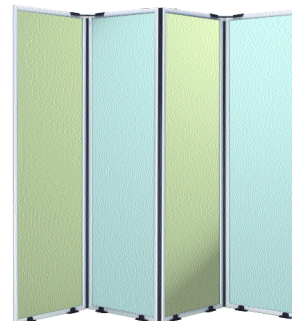

AnoScreen • Page 33