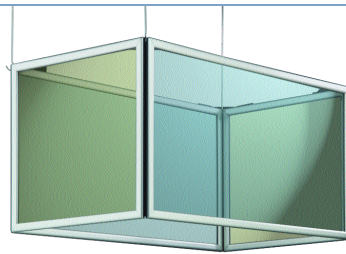

AnoSkyBox • Page 28 - 31