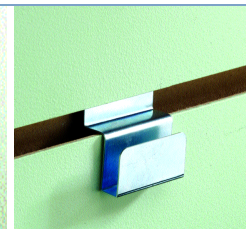

06-6068
Frame slatwall hanger
Galvanized steel