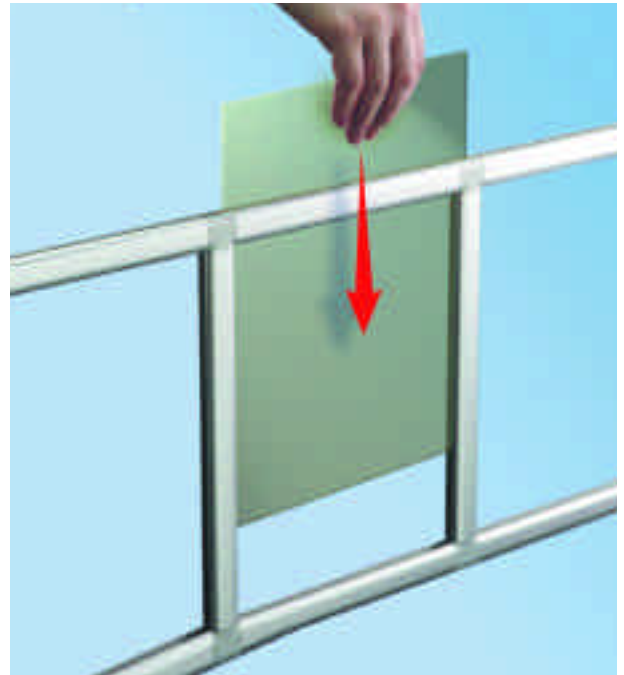

- AnoFrames are top and side loading so graphics change without disassembly
- Can be ordered as a single frame with non-mitered corners
- Panels are always cut to your exact specifications
- Add as many panels in any configuration you want

Our innovative design makes changing graphics easy, regardless of your panels' location.