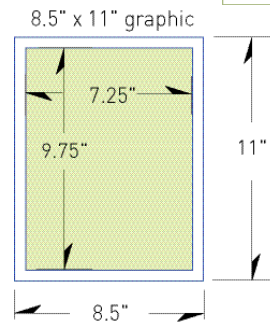

A new design makes changing graphics simple

- Side-loading frames for quick graphic changing
- No disassembly required to change graphics
- Assembles in minutes – no installation crew necessary
- Cut to your exact specifications, up to 96" x 36"

With just two simple screws at each corner, the side-load AnoSkyBox can be assembled in minutes. No special tools or installation crew are necessary.

AnoSkyBox Sample Pricing

12AS200R-4
12AS200SQ-4
AnoSkyBox
 4-sided,
 round or square

Square (sample sizes)	Price	Rectangle (sample sizes)	Price
(w) x (h) x (d) 12" x 12" x 12"		(w) x (h) x (d) 22" x 24" x 28"	
22" x 22" x 22"		24" x 30" x 36"	
36" x 36" x 36"		60" x 60" x 24"	

All AnoSkyBox orders are custom cut to your exact specifications. Custom sizes available. Call for pricing.

Live Area Calculator

12AS200

"Live area" is the amount of your graphic actually shown when placed in a frame. When you put a graphic into an AnoFrame, a 5/8" margin is covered by the frame.

Substrate Possibilities