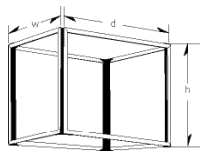

A new design makes changing graphics simple

- Side-loading frames for quick graphic changing
- No disassembly required to change graphics
- Assembles in minutes – no installation crew necessary
- Cut to your exact specifications, up to 96" x 36"

12AS100R
black anodized
aluminum
round profile

12AS100R
clear anodized
aluminum
round profile

12AS100SQ
black anodized
aluminum
square profile

12AS100SQ
clear anodized
aluminum
square profile

Graphics change instantly with side-loading frames.

With just two simple screws at each corner, the side-load AnoSkyBox can be assembled in minutes. No special tools or installation crew are necessary.

AnoSkyBox Sample Pricing

12AS200R-4
12AS200SQ-4
AnoSkyBox
 4-sided,
 round or square

Square (sample sizes)	Price	Rectangle (sample sizes)	Price
(w) x (h) x (d) 12" x 12" x 12"		(w) x (h) x (d) 22" x 24" x 28"	
22" x 22" x 22"		24" x 30" x 36"	
36" x 36" x 36"		60" x 60" x 24"	

All AnoSkyBox orders are custom cut to your exact specifications. Custom sizes available. Call for pricing.