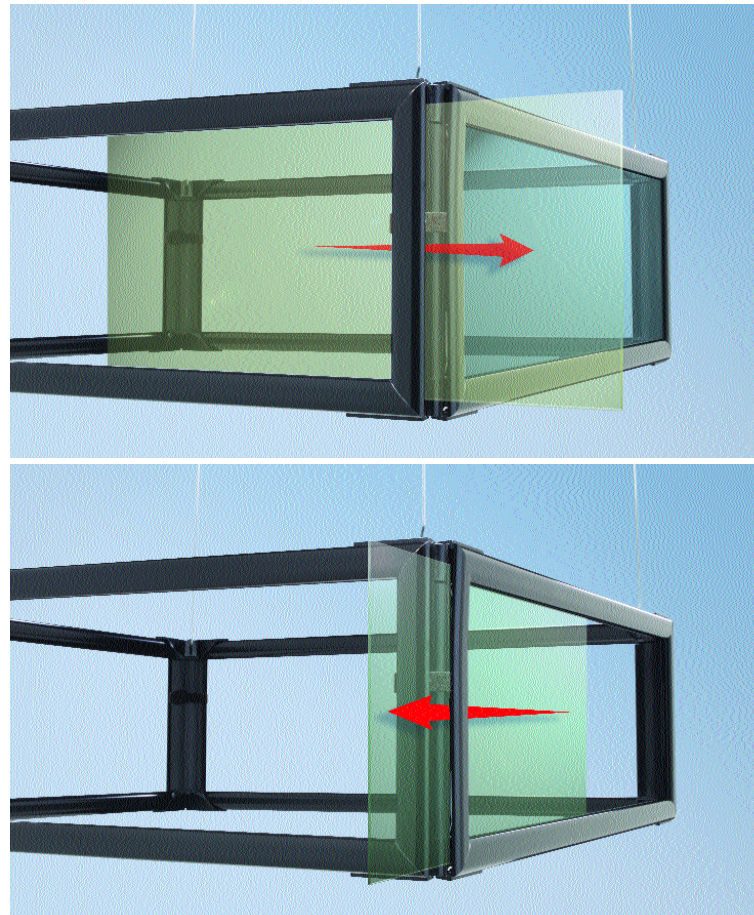

New SkyBox Design

New Side-Load AnoSkyBox™

With a new side-loading design, this 4-sided AnoSkybox never needs to be disassembled to change graphics. Just slide graphics in and out instantly. Panels can also be broken down for easy shipping.

A new design makes changing graphics simple

- Side-loading frames for quick graphic changing
- No disassembly required to change graphics
- Assembles in minutes – no installation crew necessary
- Cut to your exact specifications, up to 96" x 36"

12AS100R
black anodized
aluminum
round profile

12AS100R
clear anodized
aluminum
round profile

12AS100SQ
black anodized
aluminum
square profile

12AS100SQ
clear anodized
aluminum
square profile

Graphics change instantly with side-loading frames.

With just two simple screws at each corner, the side-load AnoSkyBox can be assembled in minutes. No special tools or installation crew are necessary.

AnoSkyBox Sample Pricing

12AS200R-4
12AS200SQ-4
AnoSkyBox
 4-sided,
 round or square