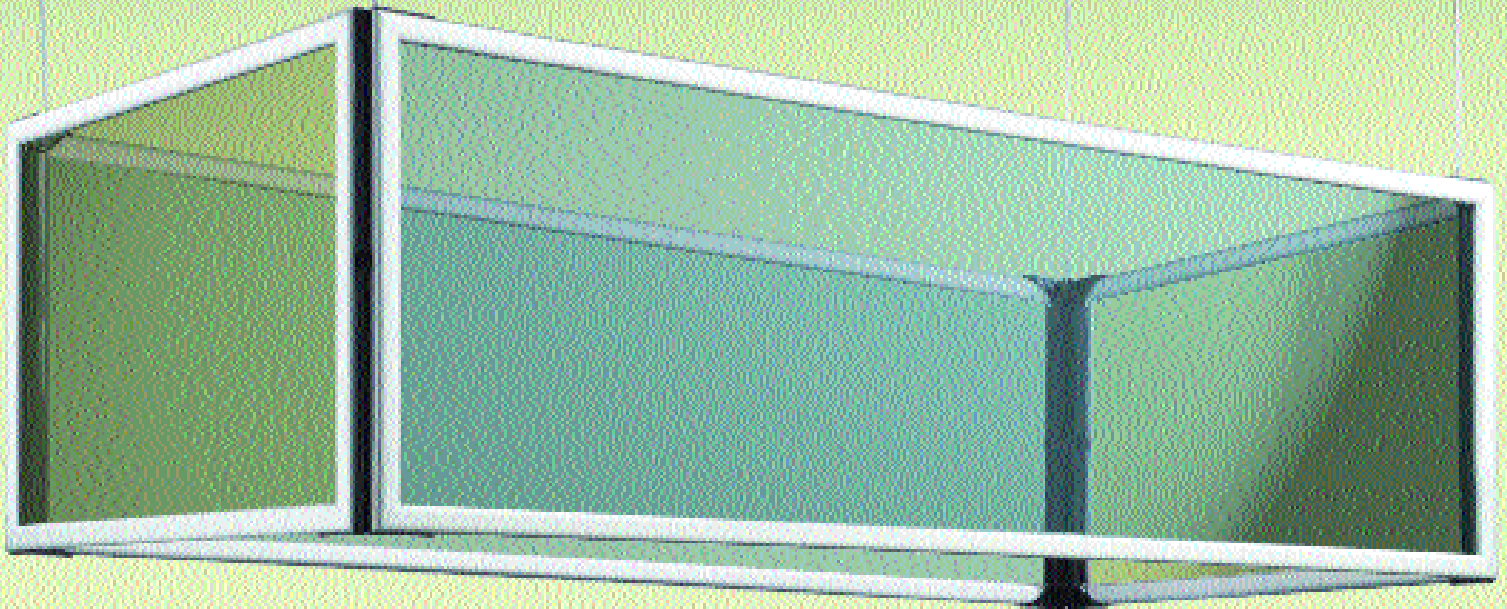

New SkyBox Design

New Side-Load AnoSkyBox™

With a new side-loading design, this 4-sided AnoSkybox never needs to be disassembled to change graphics. Just slide graphics in and out instantly. Panels can also be broken down for easy shipping.

A new design makes changing graphics simple

- Side-loading frames for quick graphic changing
- No disassembly required to change graphics
- Assembles in minutes – no installation crew necessary
- Cut to your exact specifications, up to 96" x 36"

12AS100R
black anodized
aluminum
round profile

12AS100R
clear anodized
aluminum
round profile

12AS100SQ
black anodized
aluminum
square profile

12AS100SQ
clear anodized
aluminum
square profile

Graphics change instantly with side-loading frames.

With just two simple screws at each corner, the side-load AnoSkyBox can be assembled in minutes. No special tools or installation crew are necessary.

AnoSkyBox Sample Pricing

12AS200R-4
12AS200SQ-4
AnoSkyBox
 4-sided,
 round or square