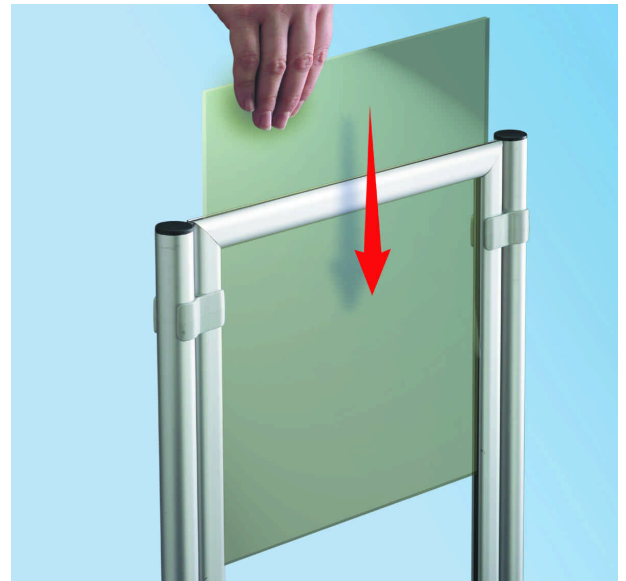

Graphics change in seconds with top-loading AnoFrames.

AnoFrame SnapOn System Possible Configurations - Your imagination is the only limit!