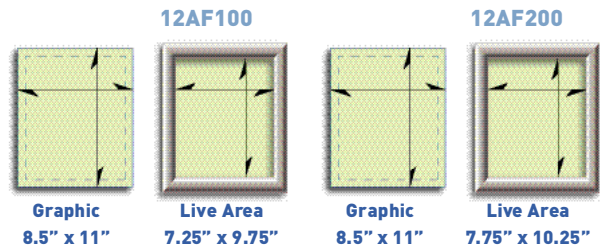

### Live Area Calculator

Live area is the amount of graphic actually shown, when placed in a frame.

When you put a graphic into an AnoFrame, a 5/8" margin is covered by the frame.

When you put a graphic into a 3/16" AnoFrame, a 7/8" margin is covered by the frame.