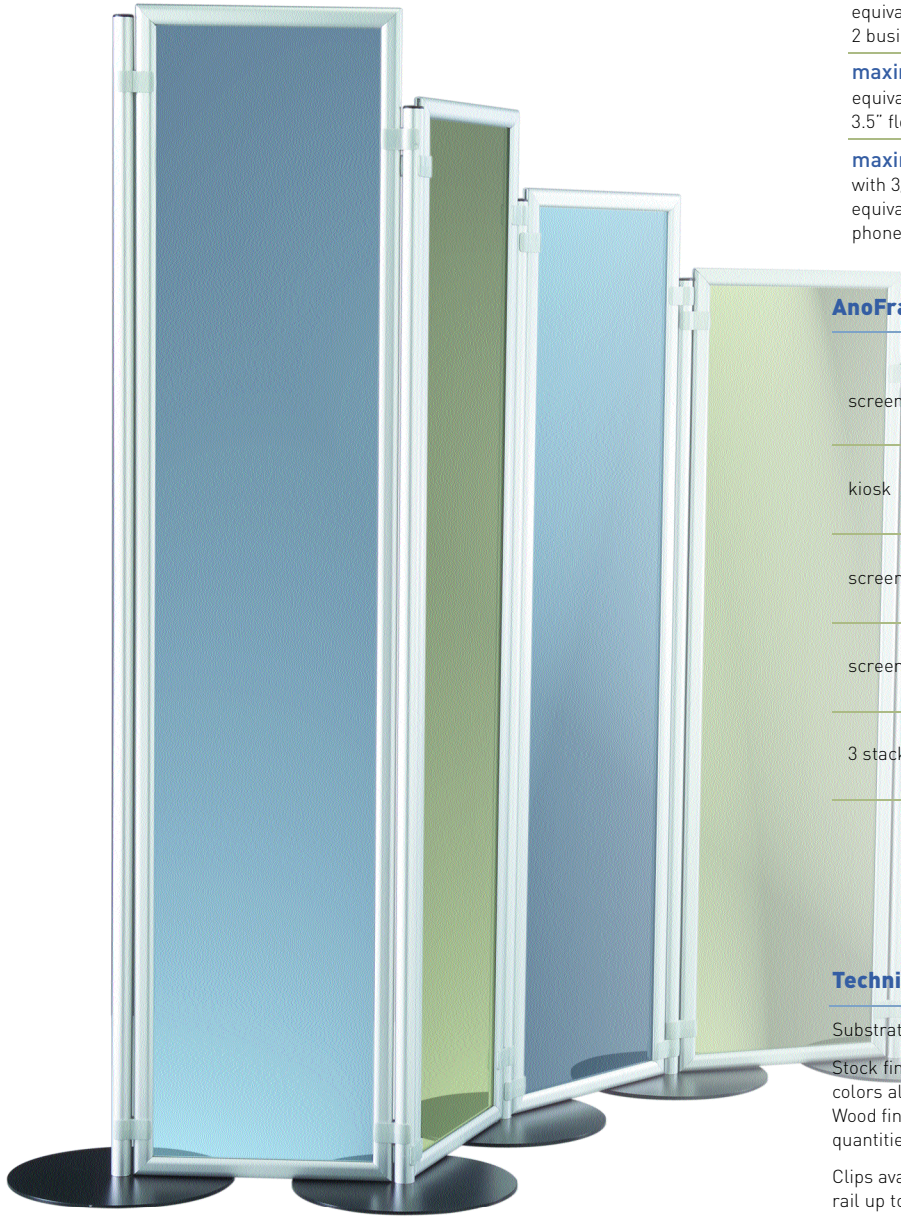

**13AS200**  
clear anodized  
aluminum  
round profile with  
non-mitered corners  
for 3/16" substrates  
Also available in black  
anodized aluminum.

**Assembles in minutes! Easily attach frames to poles with our new SnapOn Clip™.**

**Graphics change in seconds with top-loading AnoFrames.**

**AnoFrame SnapOn System Possible Configurations - Your imagination is the only limit!**

Poles available in  
clear or black  
anodized aluminum.